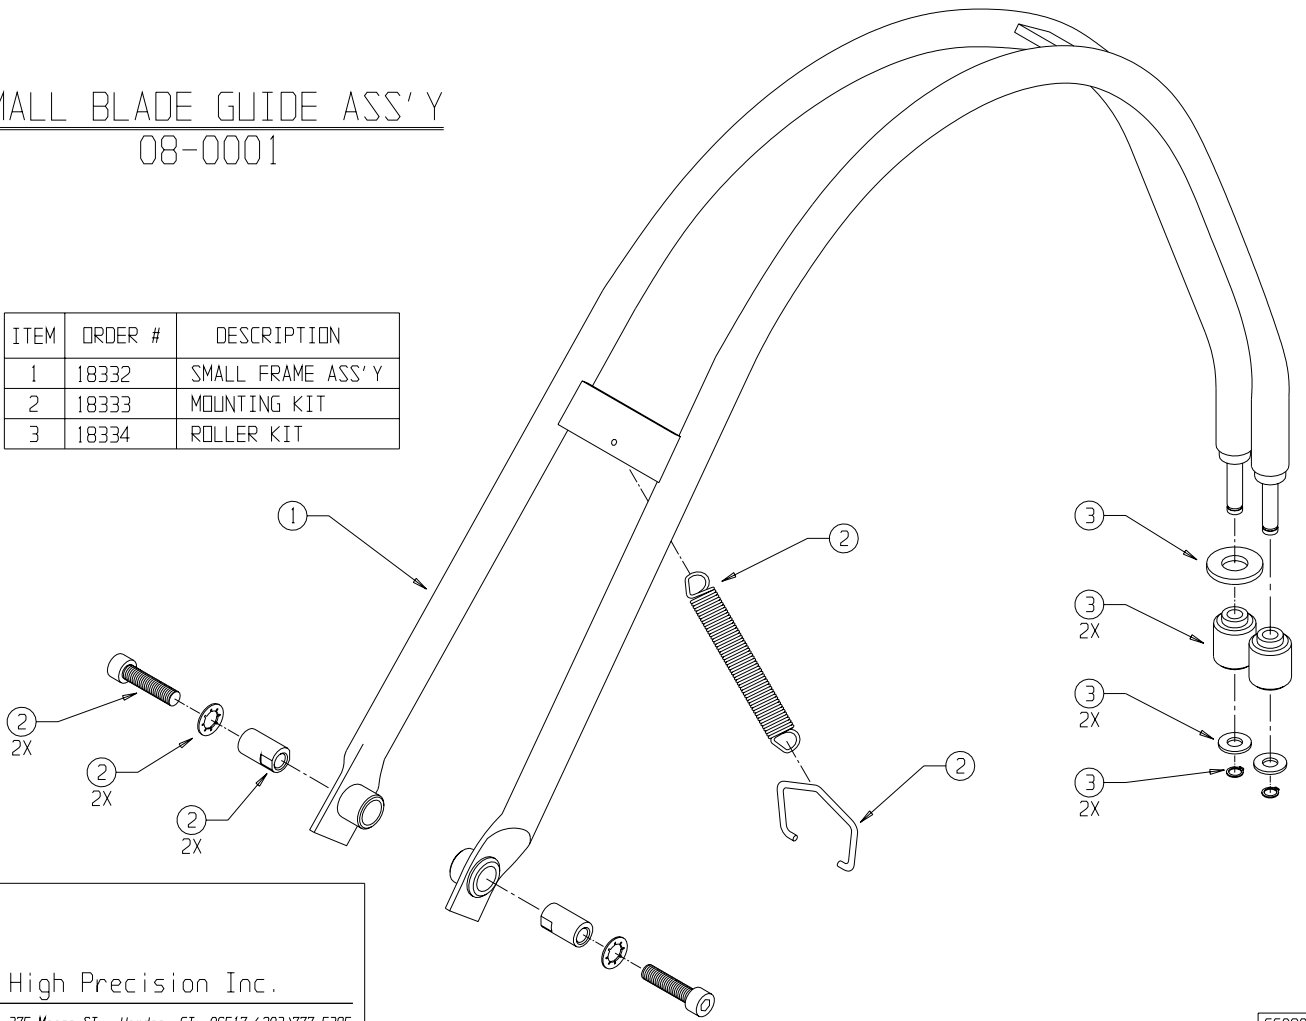

SMALL BLADE GUIDE ASS'Y
08-0001

ITEM	ORDER #	DESCRIPTION
1	18332	SMALL FRAME ASS'Y
2	18333	MOUNTING KIT
3	18334	ROLLER KIT

High Precision Inc.

375 Morse St., Hamden, CT. 06517 (203)777-5395

CG080195