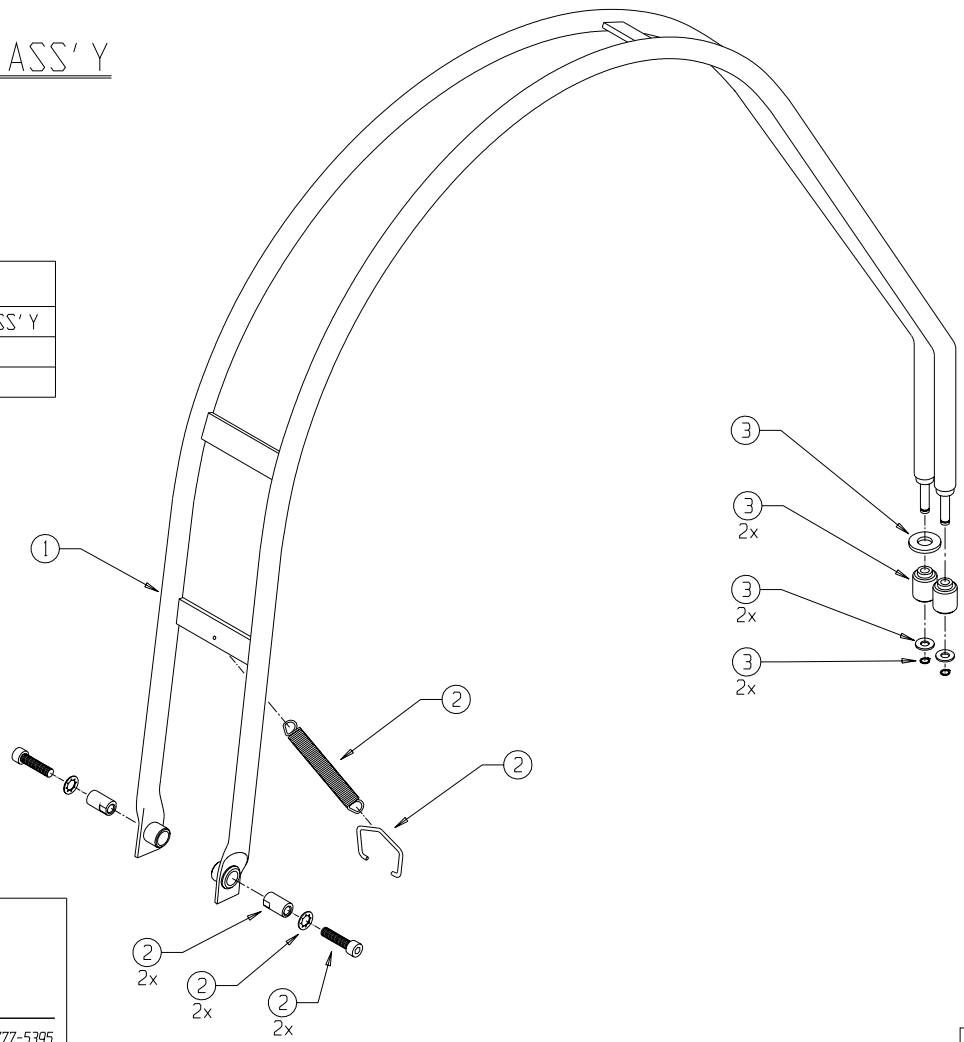

LARGE BLADE GUIDE ASS'Y #18806

ITEM	ORDER #	DESCRIPTION
1	18335	LARGE FRAME ASS'Y
2	18333	MOUNTING KIT
3	18334	ROLLER KIT

High Precision Inc.

375 Morse St., Hamden, CT. 06517 (203)777-5395

CG100195